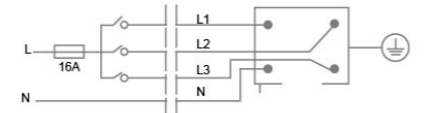

You can install the track variously and freely using the parts of the track.

Track System

3 circuits track

Size(mm) 35.2×32.5×3,000
Material Aluminum
Color White | Black

Circuit Diagram

1 phase 230V 16A Max