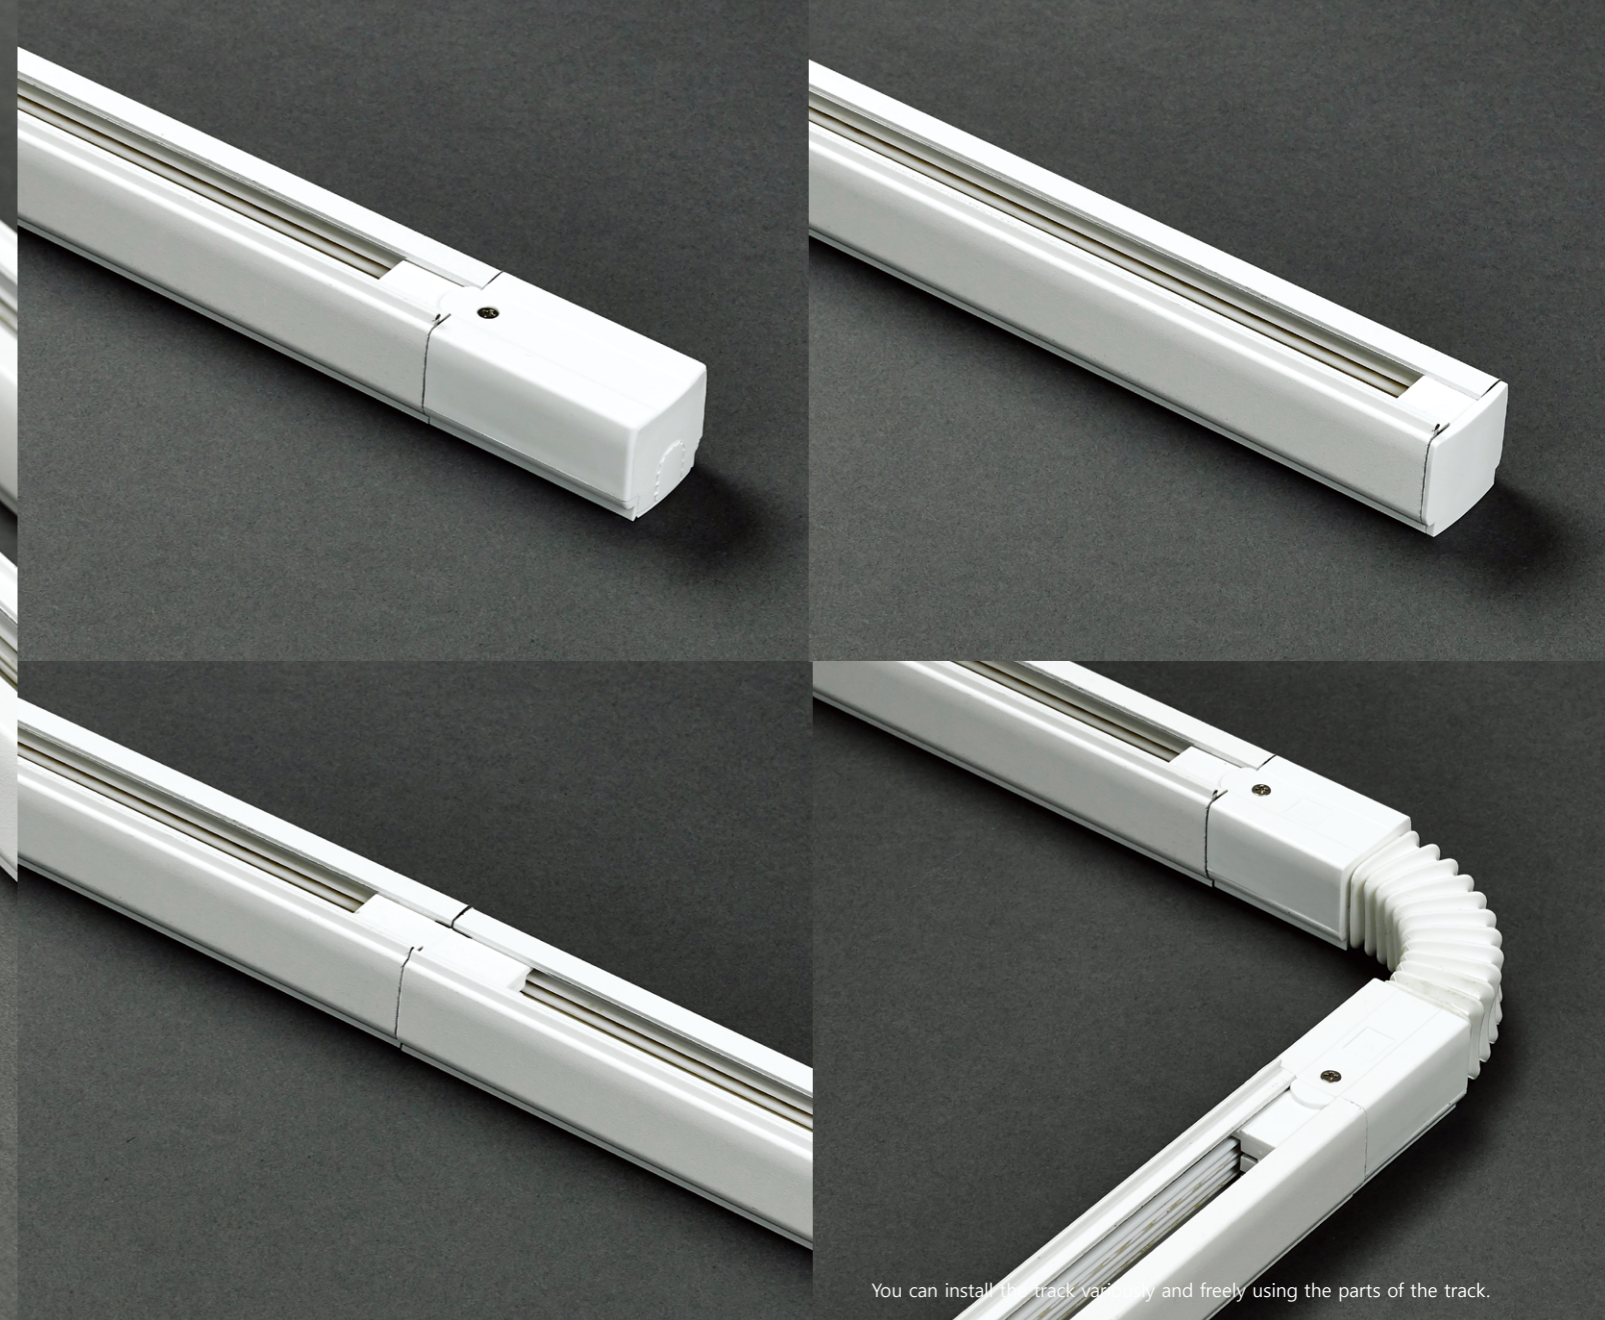

Food lighting Light Pink

Fish

Normal

Food lighting 5,000K

High load capacity and circuit-specific control option can be used in various spaces, including shops, department stores, public buildings, restaurants, airports and offices. Easy to extend and adapt to various needs.