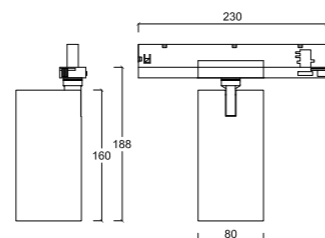

Power 40W
Luminous Flux 3,750lm
CCT(K) 2,700 | 3,000 | 3,500 | 4,000 | 5,000
Beam 15 | 24 | 36
Housing Aluminum-Forging
Reflector PMAA
CRI Ra90 ↑
Input 220-240V AC, 50-60Hz