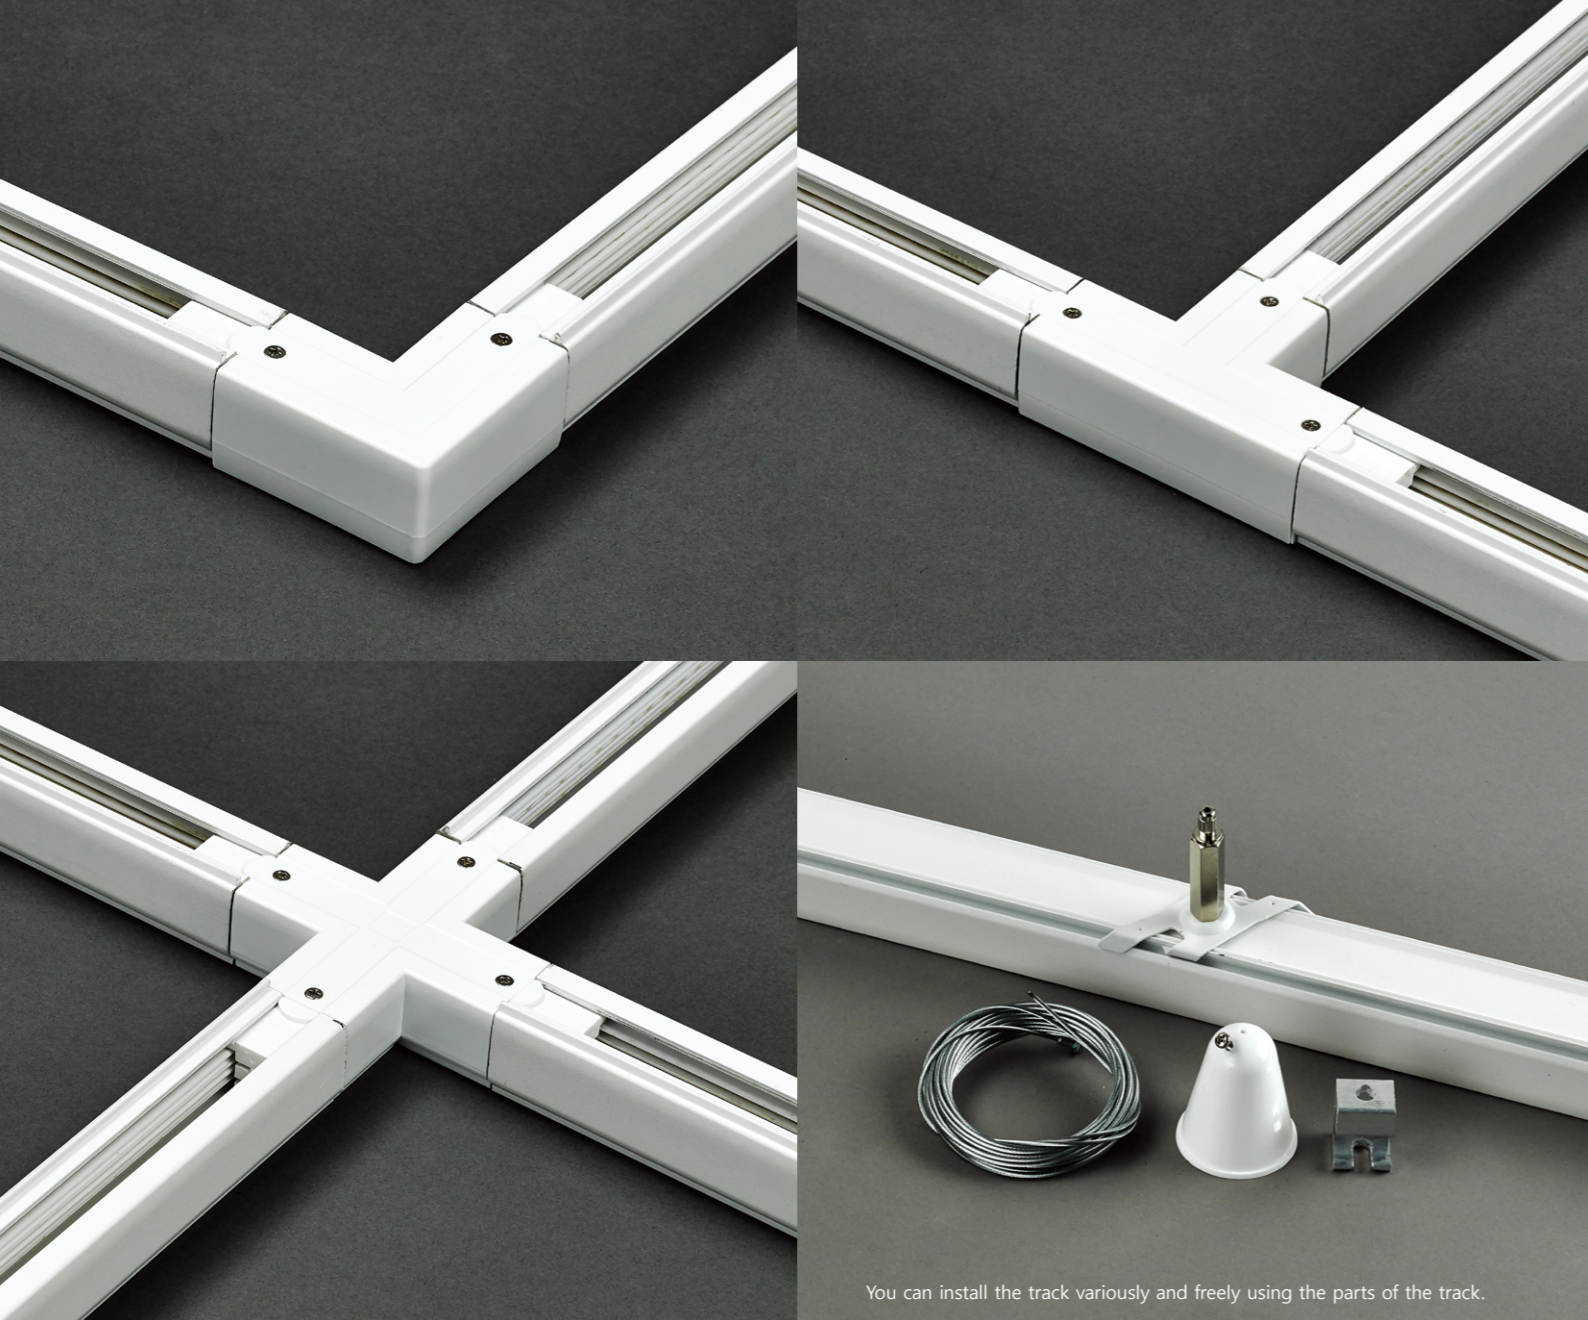

Track Parts options

Live-end connector

Size 98×35mm
Color White | Black

End cap

Size 31×35mm
Color White | Black

Mini joiner

Size 68×35mm
Color White | Black

Flexible connector

Size 248×35mm
Color White | Black

You can install the track variously and freely using the parts of the track.

High load capacity and circuit-specific control option can be used in various spaces, including shops, department stores, public buildings, restaurants, airports and offices. Easy to extend and adapt to various needs.