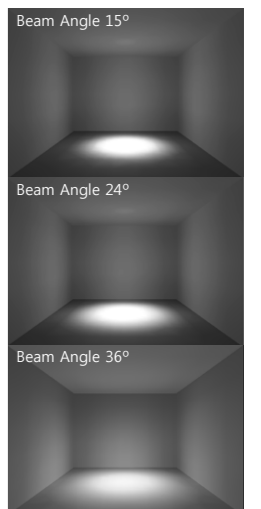

NSLUD-110

Power 28W
Luminous Flux 2,700lm
CCT(K) 2,700 | 3,000 | 3,500 | 4,000 | 5,000
Beam 15 | 24 | 36
Housing AL-Die casting | Steel
Reflector PMAA
CRI Ra90 ↑
Input 220-240V AC, 50-60Hz

H(M)	Angle(15D)	E(x)	H(M)	Angle(15D)	E(x)
1	+	7,210	1	+	16,300
2	+	1,810	2	+	4,080
3	+	806	3	+	1,810

H(M)	Angle(24D)	E(x)	H(M)	Angle(24D)	E(x)
1	+	5,370	1	+	9,630
2	+	1,340	2	+	2,410
3	+	597	3	+	1,070

H(M)	Angle(36D)	E(x)	H(M)	Angle(36D)	E(x)
1	+	3,190	1	+	3,610
2	+	797	2	+	903
3	+	355	3	+	403