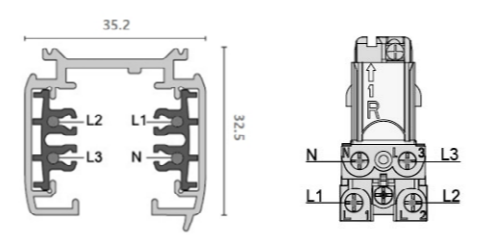

You can install the track variously and freely using the parts of the track.

Track System

3 circuits track

Size(mm) 35.2×32.5×3,000
Material Aluminum
Color White | Black

Circuit Diagram

1 phase 230V 16A Max

Track Parts options

Live-end connector

Size 98×35mm
Color White | Black

End cap

Size 31×35mm
Color White | Black

Mini joiner

Size 68×35mm
Color White | Black

Flexible connector