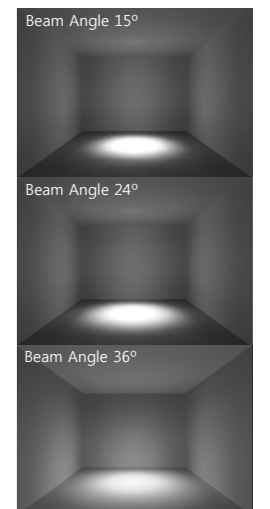

H(M)	Angle(15D)	E(k)	H(M)	Angle(15D)	E(k)
1		16,300	1		32,600
2		4,080	2		8,150
3		1,810	3		3,630

H(M)	Angle(24D)	E(k)	H(M)	Angle(24D)	E(k)
1		9,630	1		19,300
2		2,410	2		4,820
3		1,070	3		2,140

H(M)	Angle(36D)	E(k)	H(M)	Angle(36D)	E(k)
1		3,610	1		7,210
2		903	2		1,810
3		403	3		806