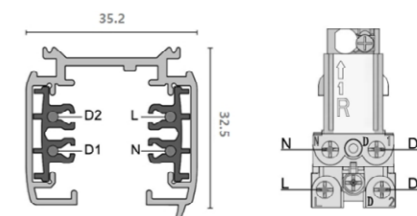

High load capacity and circuit-specific control option can be used in various spaces, including shops, department stores, public buildings, restaurants, airports and offices. Easy to extend and adapt to various needs.

Track Parts options

"L" connector

Size 101×101mm
Color White | Black

"T" connector

Size 166×101mm
Color White | Black

"+" connector

Size 166×166mm
Color White | Black

Wire kit

Size Wire-5M
Color White | Black

Dimming Track System (4P)

Single dimming adaptor

Material Aluminum
Color White | Black

Single circuits dimming track

Size(mm) 35.2×32.5×3,000
Material Aluminum
Color White | Black

Circuit Diagram