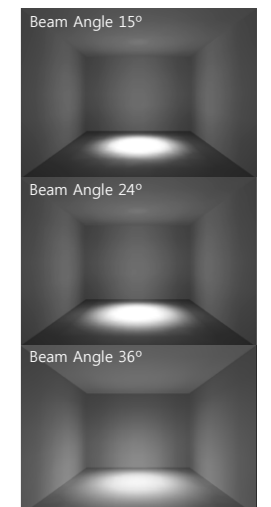

H(M)	Angle(15D)	E(x)
1	+	14,100
2	+	3,530
3	+	1,580
H(M)	Angle(24D)	E(x)
1	+	10,100
2	+	2,540
3	+	1,140
H(M)	Angle(36D)	E(x)
1	+	8,160
2	+	2,040
3	+	911