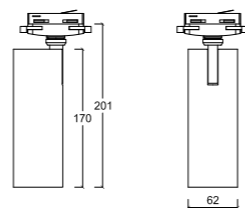

Power 28W
Luminous Flux 2,700lm
CCT(K) 2,700 | 3,000 | 3,500 | 4,000 | 5,000
Beam 15 | 24 | 36
Housing Aluminum-Forging
Reflector PMAA
CRI Ra90 ↑
Input 220-240V AC, 50-60Hz