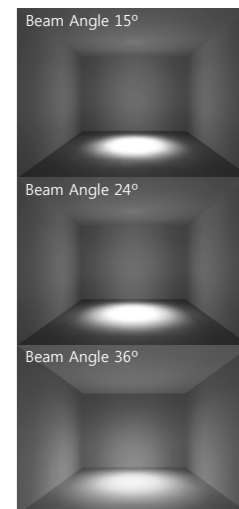

Features / Optics options

Tilt 120°	Rotation 360°	LED COB	Food, Fashion COB
Korea Certification	Honeycomb	4PIN-Plug	2PIN-Plug

H(M)	Angle(15D)	E(x)	H(M)	Angle(15D)	E(x)
1	+	14,100	1	+	22,700
2	+	3,530	2	+	5,690
3	+	1,580	3	+	2,530

H(M)	Angle(24D)	E(x)	H(M)	Angle(24D)	E(x)
1	+	10,100	1	+	13,800
2	+	2,540	2	+	3,450
3	+	1,140	3	+	1,540

H(M)	Angle(36D)	E(x)	H(M)	Angle(36D)	E(x)
1	+	8,160	1	+	5,110
2	+	2,040	2	+	1,280
3	+	911	3	+	571