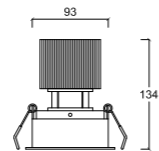

Power 28W
Luminous Flux 2,700lm
CCT(K) 2,700 | 3,000 | 3,500 | 4,000 | 5,000
Beam 15 | 24 | 36
Housing AL-Die casting | Steel
Reflector PMAA
CRI Ra90 ↑
Input 220-240V AC, 50-60Hz