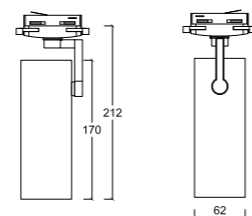

Power 28W
Luminous Flux 2,700lm
CCT(K) 2,700 | 3,000 | 3,500 | 4,000 | 5,000
Beam 15 | 24 | 36
Housing Aluminum-Forging
Reflector PMAA
CRI Ra90 ↑
Input 220-240V AC, 50-60Hz