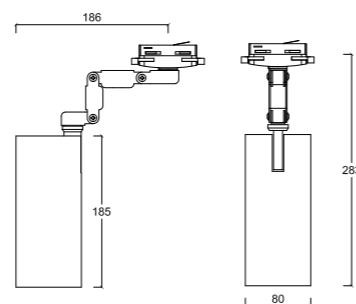

Features / Optics options

Tilt 120°	Rotation 360°	LED COB	Food, Fashion COB
Korea Certification	Honeycomb	4PIN-Plug	2PIN-Plug

H(M)	Angle(15D)	E(x)	H(M)	Angle(15D)	E(x)
1	+	14,100	1	+	22,700
2	+	3,530	2	+	5,690
3	+	1,580	3	+	2,530