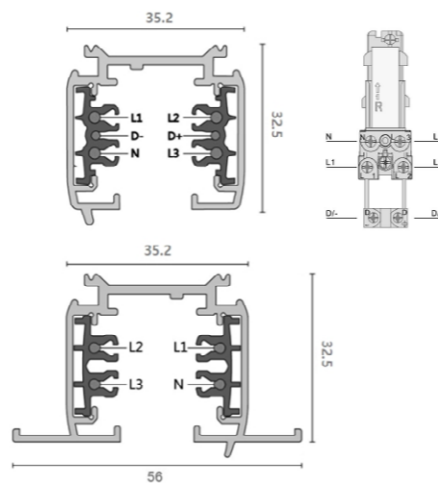

You can install the track variously and freely using the parts of the track.

Track System

3 circuits track

Size(mm) 35.2×32.5×3,000
Material Aluminum
Color White | Black

Circuit Diagram

1 phase 230V 16A Max

Track Parts options

"L" connector

Size 101×101mm
Color White | Black

"T" connector

Size 166×101mm
Color White | Black

"+" connector

Size 166×166mm
Color White | Black

Wire kit

Dimming Track System (6P)

3 circuits dimming track

Size(mm) 35.2×32.5×3,000
Material Aluminum
Color White | Black

3 circuits recessed dimming track

Size(mm) 35.2×32.5×56
Material Aluminum
Color White | Black