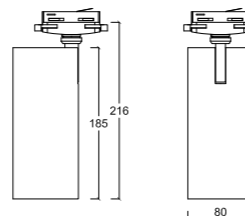

Power 40W
Luminous Flux 3,750lm
CCT(K) 2,700 | 3,000 | 3,500 | 4,000 | 5,000
Beam 15 | 24 | 36
Housing Aluminum-Forging
Reflector PMAA
CRI Ra90 ↑
Input 220-240V AC, 50-60Hz