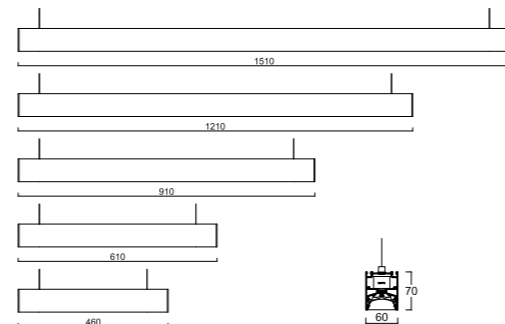

NSSCO Linear Light is easy to install and provides efficient, wide and uniform light distribution, and can attract consumers' attention to products displayed up and down naturally.

NSSLL-6070

Power 60W (Standard: 1,510)
Luminous Flux 5,100lm
CCT(K) 2,700 | 3,000 | 3,500 | 4,000 | 5,000
Beam Asymmetric
Housing Anodized-Aluminum
Reflector PMAA
CRI Ra90 ↑
Input 220-240V AC, 50-60Hz