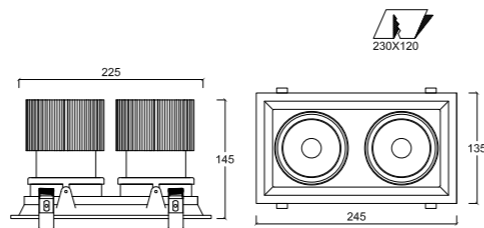

Power 28W×2
Luminous Flux 2,700lm
CCT(K) 2,700 | 3,000 | 3,500 | 4,000 | 5,000
Beam 15 | 24 | 36
Housing AL-Die casting | Steel
Reflector PMAA
CRI Ra90 ↑
Input 220-240V AC, 50-60Hz