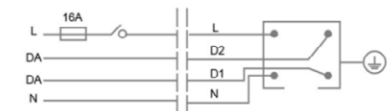

Circuit Diagram

1 phase 230V 16A Max + Dimming Signal