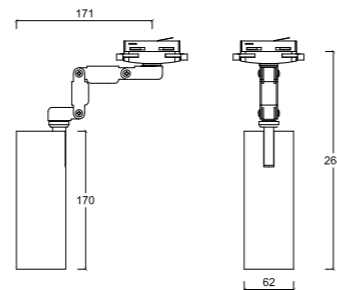

Power 28W
Luminous Flux 2,700lm
CCT(K) 2,700 | 3,000 | 3,500 | 4,000 | 5,000
Beam 15 | 24 | 36
Housing Aluminum-Forging
Reflector PMAA
CRI Ra90 ↑
Input 220-240V AC, 50-60Hz