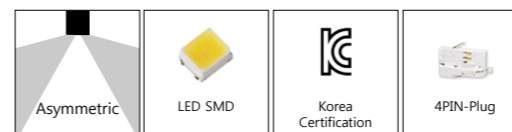

Features / Optics options