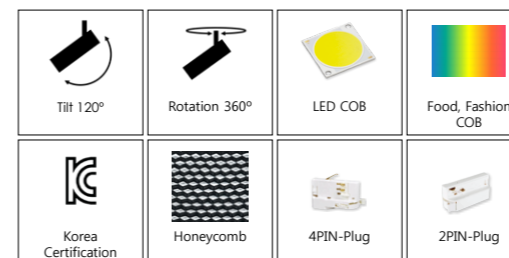

Features / Optics options