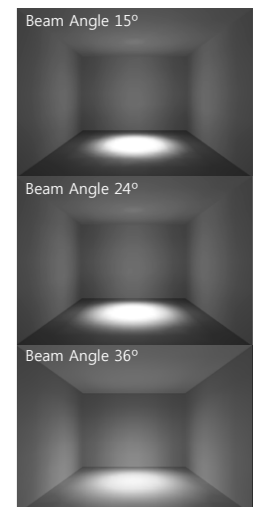

Features / Optics options

Tilt 120°	Rotation 360°	LED COB	Food, Fashion COB
Korea Certification	Honeycomb	4PIN-Plug	2PIN-Plug

H(M)	Angle(15D)	E(x)	H(M)	Angle(15D)	E(x)
1	+	14,100	1	+	22,700
2	+	3,530	2	+	5,690
3	+	1,580	3	+	2,530

H(M)	Angle(24D)	E(x)	H(M)	Angle(24D)	E(x)
1	+	10,100	1	+	13,800
2	+	2,540	2	+	3,450
3	+	1,140	3	+	1,540

H(M)	Angle(36D)	E(x)	H(M)	Angle(36D)	E(x)
1	+	8,160	1	+	5,110
2	+	2,040	2	+	1,280
3	+	911	3	+	571