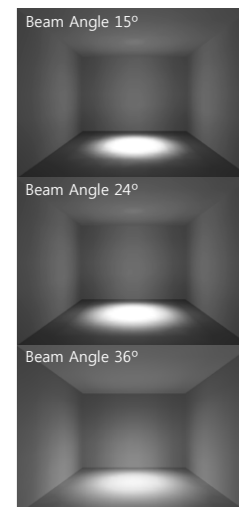

Size
Standard : 3,000

NSLSP Track Spot is easy to install and provides various color temperatures and various angles of light distribution with high efficiency to attract consumers' attention with the displayed product.

NSLSP-62

Power 28W
 Luminous Flux 2,700lm
 CCT(K) 2,700 | 3,000 | 3,500 | 4,000 | 5,000
 Beam 15 | 24 | 36
 Housing Aluminum-Forging
 Reflector PMAA
 CRI Ra90 ↑
 Input 220-240V AC, 50-60Hz

NSLSP-80

Power 40W
 Luminous Flux 3,750lm
 CCT(K) 2,700 | 3,000 | 3,500 | 4,000 | 5,000
 Beam 15 | 24 | 36
 Housing Aluminum-Forging
 Reflector PMAA
 CRI Ra90 ↑
 Input 220-240V AC, 50-60Hz

Features / Optics options

Tilt 120°	Rotation 360°	LED COB	Food, Fashion COB
Korea Certification	Honeycomb	4PIN-Plug	2PIN-Plug

H(M)	Angle(15D)	E(x)	H(M)	Angle(15D)	E(x)
1	+	14,100	1	+	22,700
2	+	3,530	2	+	5,690
3	+	1,580	3	+	2,530
H(M)	Angle(24D)	E(x)	H(M)	Angle(24D)	E(x)
1	+	10,100	1	+	13,800
2	+	2,540	2	+	3,450
3	+	1,140	3	+	1,540
H(M)	Angle(36D)	E(x)	H(M)	Angle(36D)	E(x)
1	+	8,160	1	+	5,110
2	+	2,040	2	+	1,280
3	+	911	3	+	571